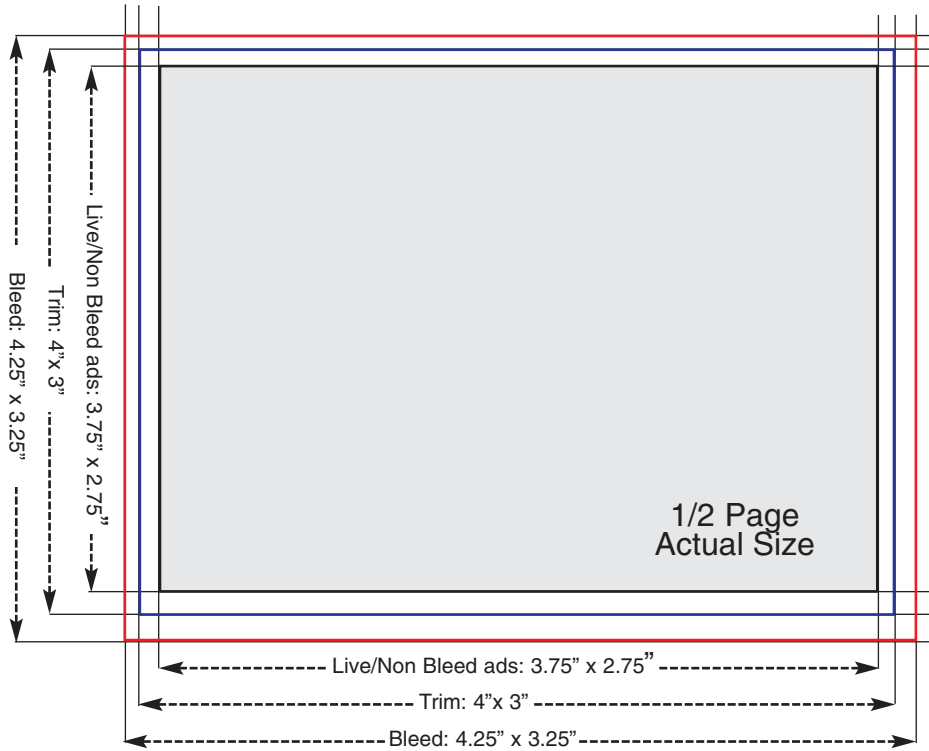

THE GUIDES- 1/2 Page Horizontal