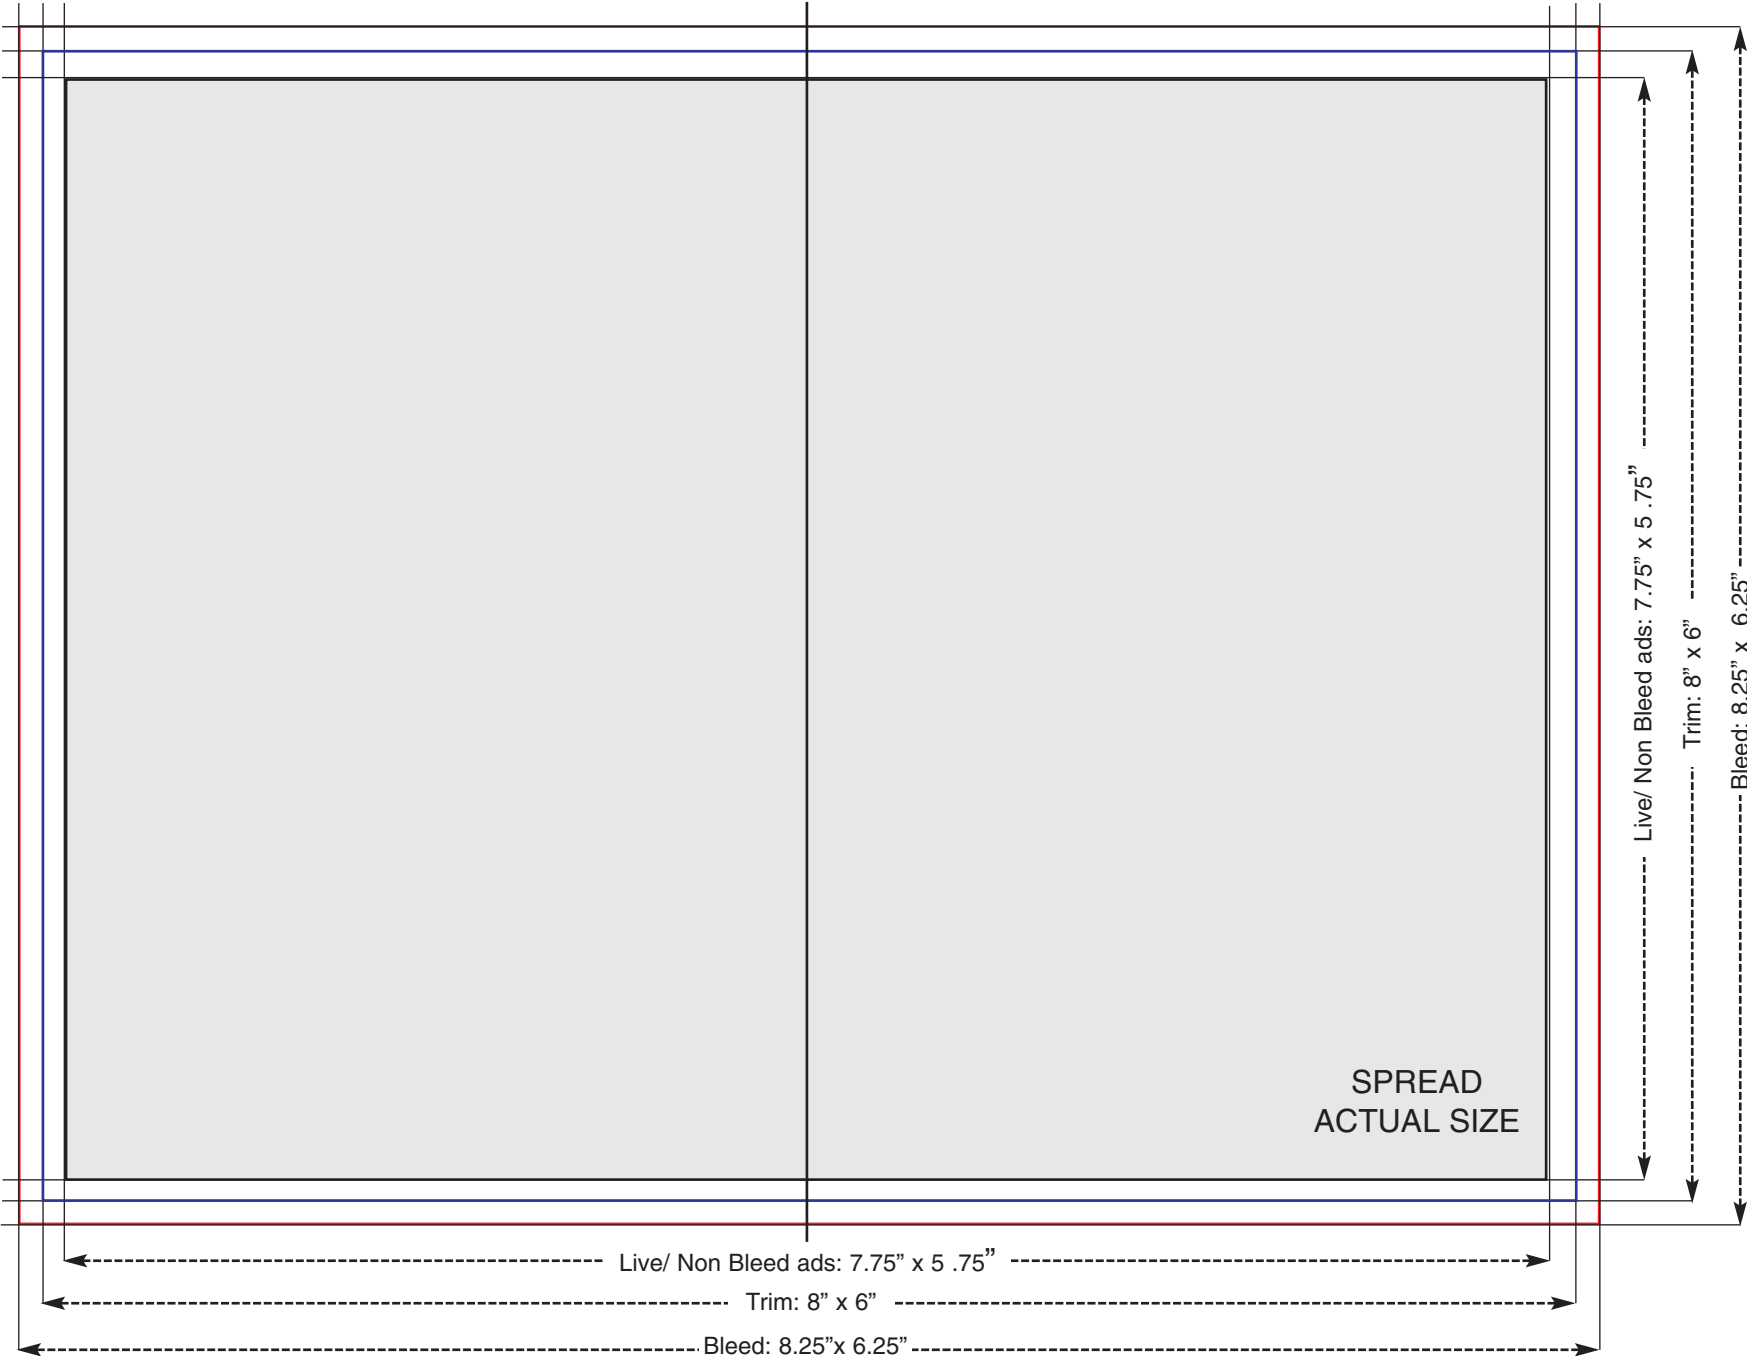

THE GUIDES- SPREAD

THE GUIDES- Single Page

UNACCEPTABLE APPLICATIONS

Microsoft Word or any word processing program.
NO TIFF It, **NO** IN DESIGN, **NO** CT/LW files will be accepted. **NO** PC-based files will be accepted.