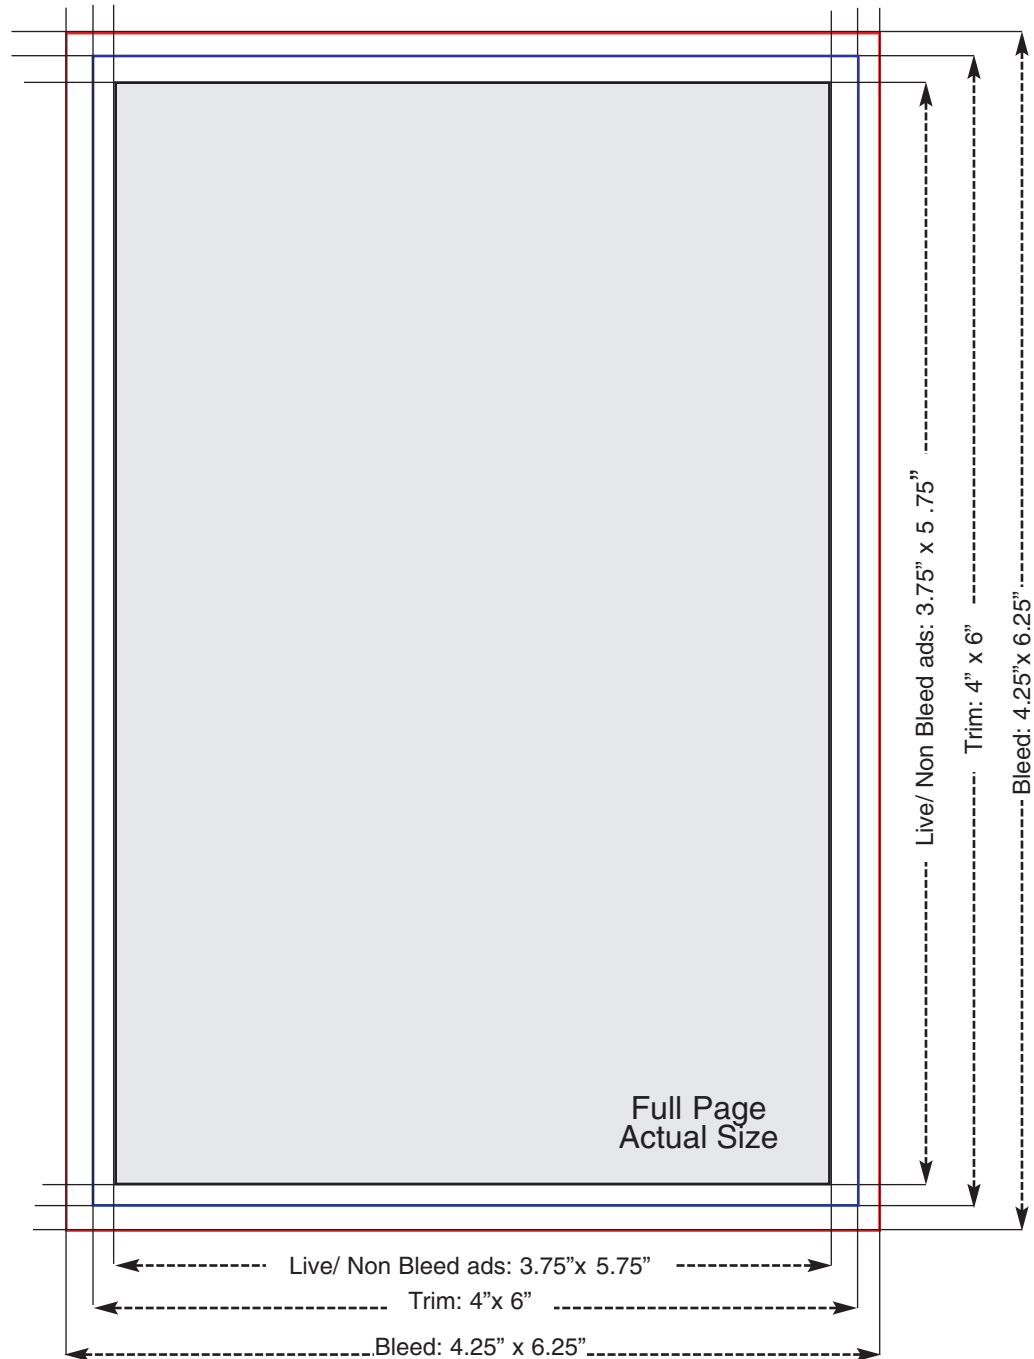

THE GUIDES- Single Page

UNACCEPTABLE APPLICATIONS

Microsoft Word or any word processing program.
NO TIFF It, **NO** IN DESIGN, **NO** CT/LW files will be accepted. **NO** PC-based files will be accepted.

GRAPHICS- Convert all RGB graphics to CMYK
EPS, JPEG, PDF and TIFF files are accepted.
All images should be a MINIMUM of 300-dpi and should be supplied at FINAL size.

FONTS - Include a copy of ALL fonts used in your files. If EPS images are linked, be sure to include all linked fonts as well. Be sure to include both printer fonts and screen fonts for your files. All fonts must be Postscript Type 1. TrueType and MultiMaster format will not be accepted.